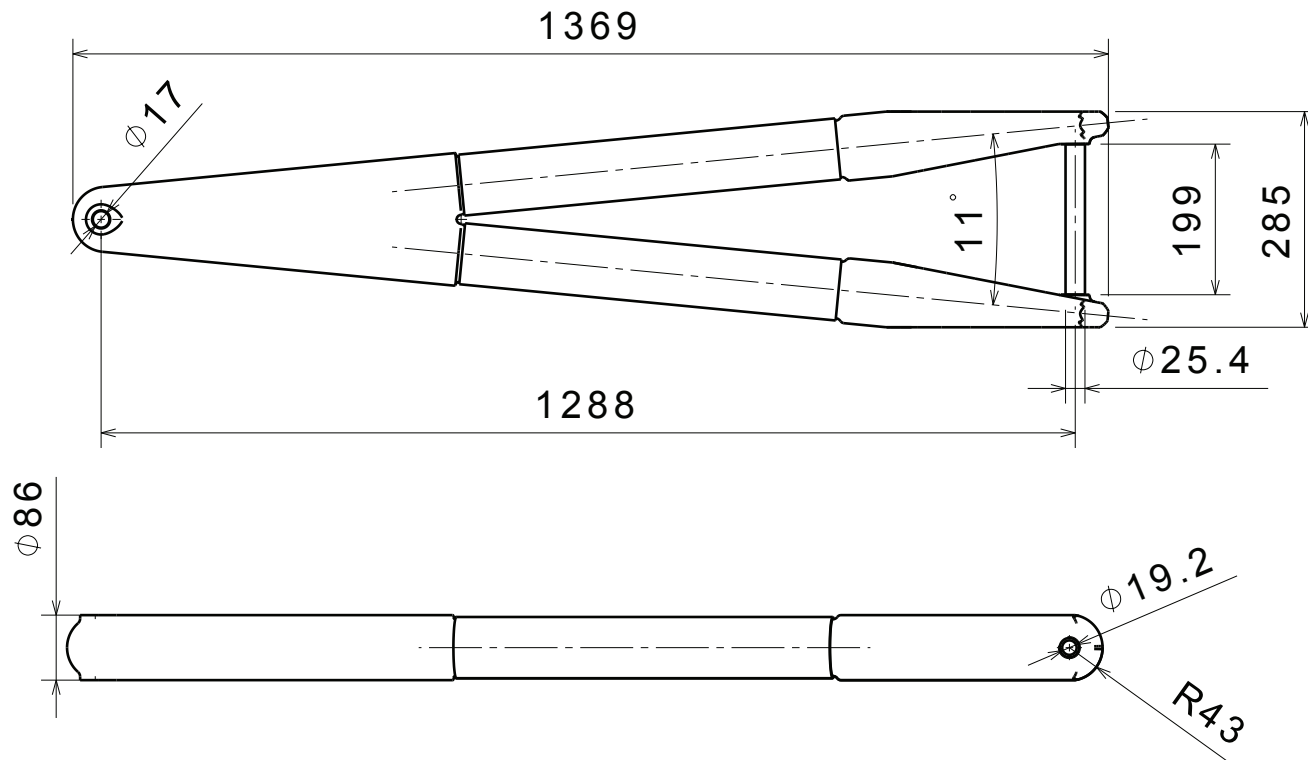

 **TROGEAR**<sup>®</sup> | **ATLAS 500**

www.trogear.com

MAXIMUM ALLOWABLE TACK LINE LOAD 2250 kg/4950 lb